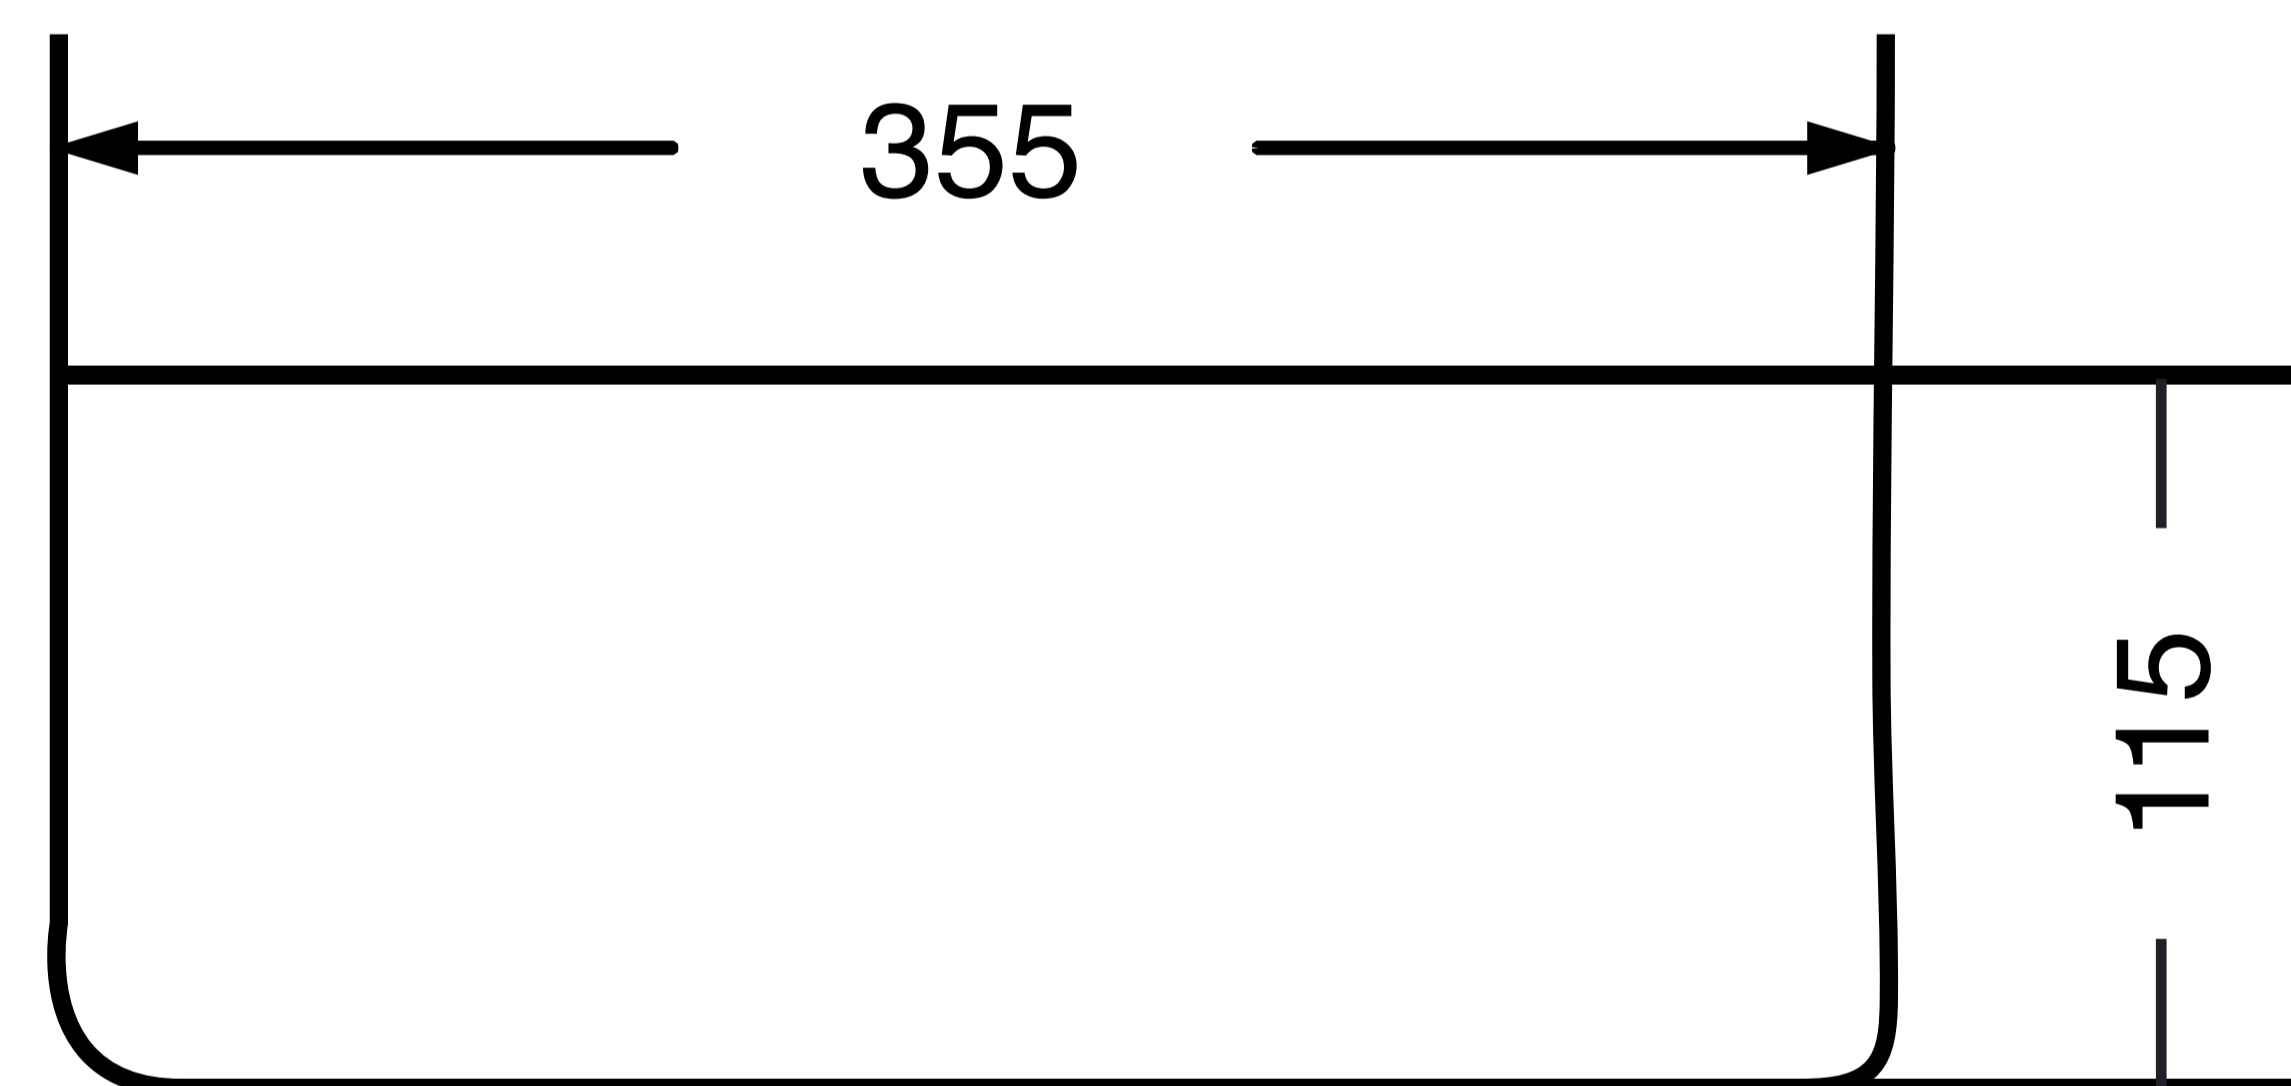

## Table Mounted Wash Basin

Product Code : **7073**

Technical Drawing

All dimension are in **mm**