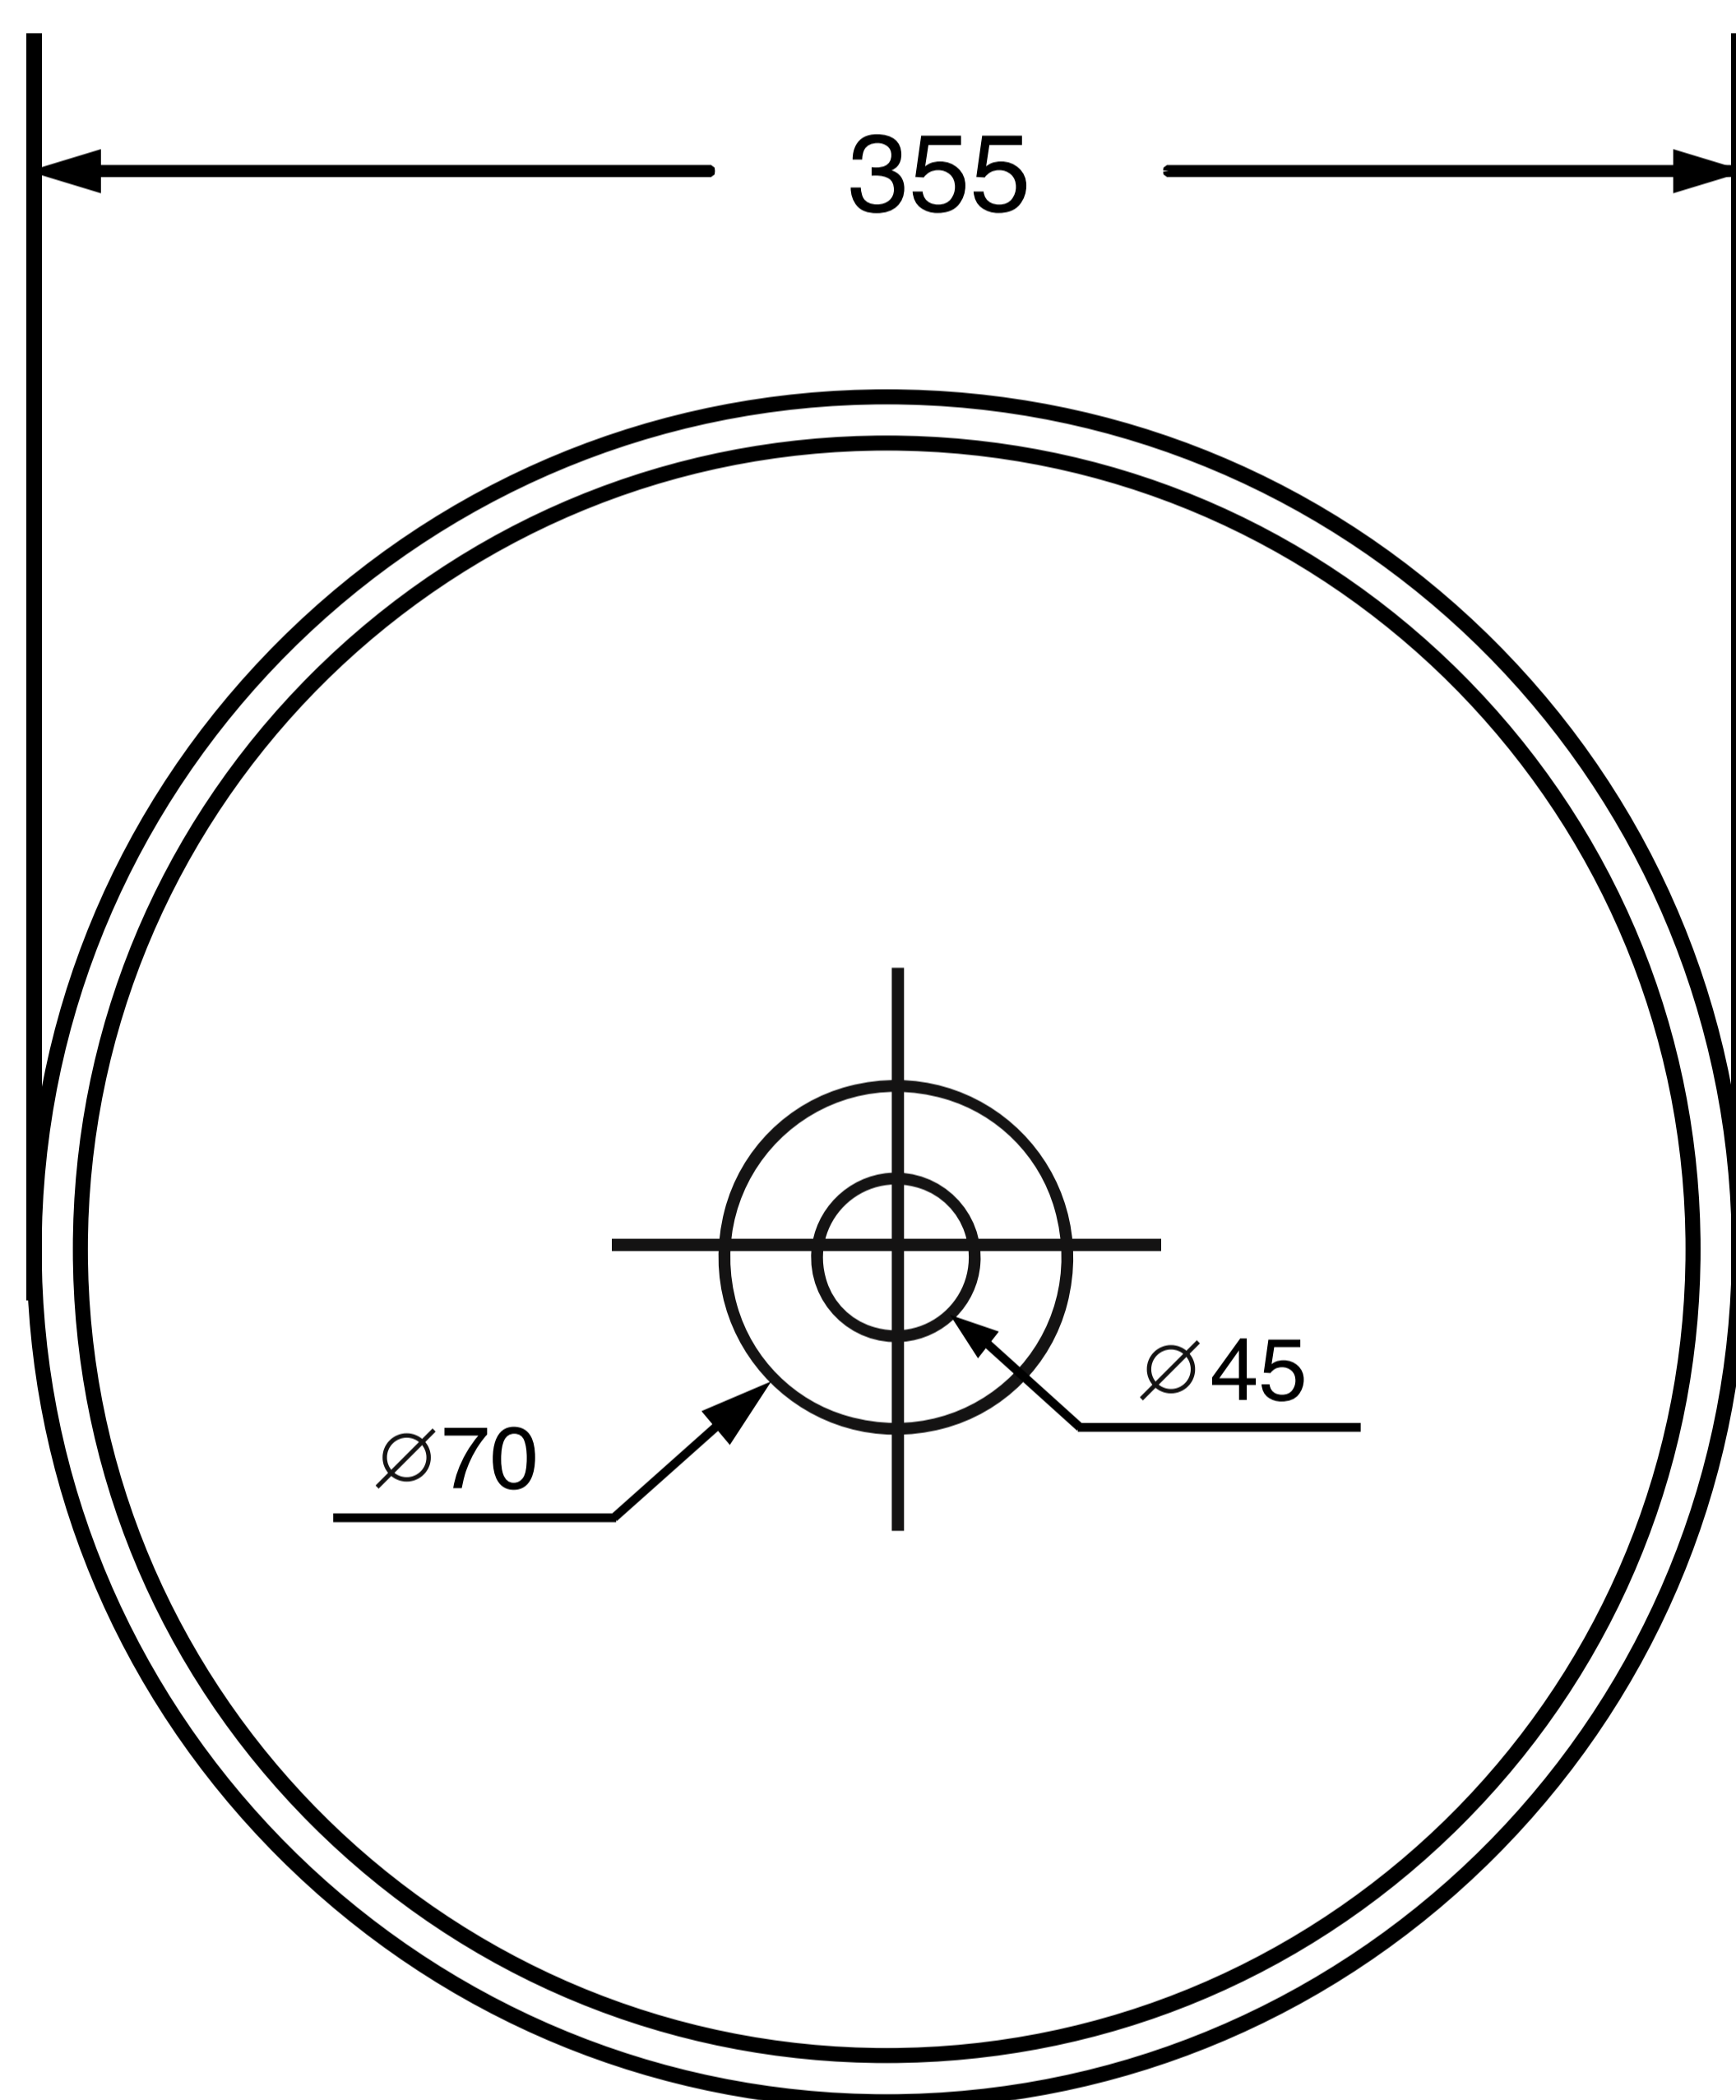

## Table Mounted Wash Basin

Product Code : **7073**

Technical Drawing

All dimension are in **mm**